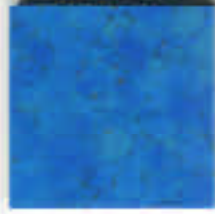

GRAFFE

OBSIDIAN

MED. CORAL

DARK CORAL

RED-ORANGE SPINEY

JASPER-BLOODY BASIN

RED/BLACK

DARK-RED SPINEY

VARASITE WEB

MALACHITE WEB

MALACHITE BANDED

IMPERIAL JADE

BANDED CHRYSOCOLLA

AZURITE-MALACHITE NATURAL

CLEAR TURQUOISE

MEXICAN TURQUOISE

KINGMAN-BLUE TURQUOISE

MED.-PRESSED NUGGET

TURQUOISE WITH BLACK

WEB TURQUOISE

COMPITOS

LIGHT-DENIM LAPIS

DARK-DENIM LAPIS

CHINESE TURQUOISE

AZURITE-MALACHITE BANDED

LAPIS WITH VEATATION

RHODONITE

ASIAN PINK CORAL

BLUE RIVER AGATE

CHAROITE

SUGILITE

PURPLE SPINEY