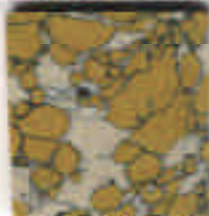

RECON STONE

APACHE GOLD

BLACK/GREY

BIANCO NERO

PINK CONCH SHELL

YELLOW SPINEY

LEOPARD SKIN JASPER

TIGER EYE

GRAFFE

OBSIDIAN

MED. CORAL

DARK CORAL

RED-ORANGE SPINEY

JASPER-BLOODY BASIN

RED/BLACK

DARK-RED SPINEY

VARASITE WEB

MALACHITE WEB

MALACHITE BANDED

IMPERIAL JADE

BANDED CHRYSOCOLLA

AZURITE-MALACHITE NATURAL

CLEAR TURQUOISE

MEXICAN TURQUOISE

KINGMAN-BLUE TURQUOISE

MED.-PRESSED NUGGET

TURQUOISE WITH BLACK

WEB TURQUOISE

COMPITOS

LIGHT-DENIM LAPIS

DARK-DENIM LAPIS

CHINESE TURQUOISE