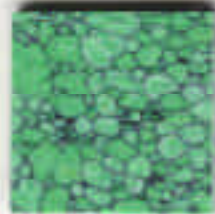

RECON STONE

APACHE GOLD

BLACK/GREY

BIANCO NERO

PINK CONCH SHELL

YELLOW SPINEY

LEOPARD SKIN JASPER

TIGER EYE

GRAFFE

OBSIDIAN

MED. CORAL

DARK CORAL

RED-ORANGE SPINEY

JASPER-BLOODY BASIN

RED/BLACK

DARK-RED SPINEY

VARASITE WEB

MALACHITE WEB

MALACHITE BANDED

IMPERIAL JADE

BANDED CHRYSOCOLLA

AZURITE-MALACHITE NATURAL

CLEAR TURQUOISE

MEXICAN TURQUOISE

KINGMAN-BLUE TURQUOISE

MED.-PRESSED NUGGET

TURQUOISE WITH BLACK

WEB TURQUOISE

COMPITOS

LIGHT-DENIM LAPIS

DARK-DENIM LAPIS

CHINESE TURQUOISE