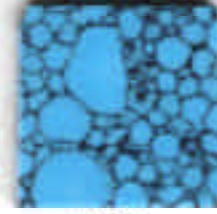

GRAFFE

OBSIDIAN

MED. CORAL

DARK CORAL

RED-ORANGE SPINEY

JASPER-BLOODY BASIN

RED/BLACK

DARK-RED SPINEY

VARASITE WEB

MALACHITE WEB

MALACHITE BANDED

IMPERIAL JADE

BANDED CHRYSOCOLLA

AZURITE-MALACHITE NATURAL

CLEAR TURQUOISE

MEXICAN TURQUOISE

KINGMAN-BLUE TURQUOISE

MED.-PRESSED NUGGET

TURQUOISE WITH BLACK

WEB TURQUOISE

COMPITOS

LIGHT-DENIM LAPIS

DARK-DENIM LAPIS

CHINESE TURQUOISE