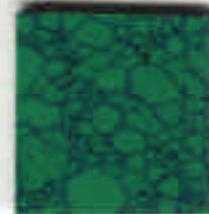

RECON STONE

APACHE GOLD

BLACK/GREY

BIANCO NERO

PINK CONCH SHELL

YELLOW SPINEY

LEOPARD SKIN JASPER

TIGER EYE

GRAFFE

OBSIDIAN

MED. CORAL

DARK CORAL

RED-ORANGE SPINEY

JASPER-BLOODY BASIN

RED/BLACK

DARK-RED SPINEY

VARASITE WEB

MALACHITE WEB

MALACHITE BANDED

IMPERIAL JADE

BANDED CHRYSOCOLLA

AZURITE-MALACHITE NATURAL

CLEAR TURQUOISE

MEXICAN TURQUOISE

KINGMAN-BLUE TURQUOISE

MED.-PRESSED NUGGET

TURQUOISE WITH BLACK

WEB TURQUOISE

COMPITOS

LIGHT-DENIM LAPIS

DARK-DENIM LAPIS

CHINESE TURQUOISE